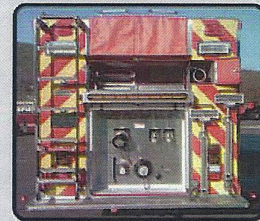

- › Predator™ LFD with 10" Raised Roof Cab
- › Cummins ISX 15, 455 HP Engine
- › Allison 4000 EVS Transmission
- › Waterous 1500 GPM Pump
- › 500 Gallon Poly Water Tank
- › 221" Rearmount ; 3/16" Aluminum Body
- › Two (2) 250' 1-3/4" Preconnects in Hose Bed
- › 1,000' of 5" Supply Line
- › Full Height/Full Depth Compartments
- › 25kw Hydraulic Generator
- › Six (6) Bank Breathing Air Cascade System with Two (2) Position Fill Station
- › Two (2) Hannay 220v. Electric Cord Reels
- › Low Pressure Utility Air Reel
- › NS Vertical 120v Light Tower with Whelen LED Flood Lights
- › Dimensions: 33'-6" Overall Length
  9'-6" Overall Height
  204" Wheelbase

Contact us today to learn how KME can Work For You!
Nationwide Representative Network and KME Factory Locations in Pennsylvania, California, Oregon, New York and Virginia

**GSO 8326
HUMANE FIRE COMPANY
ROYERSFORD, PA**