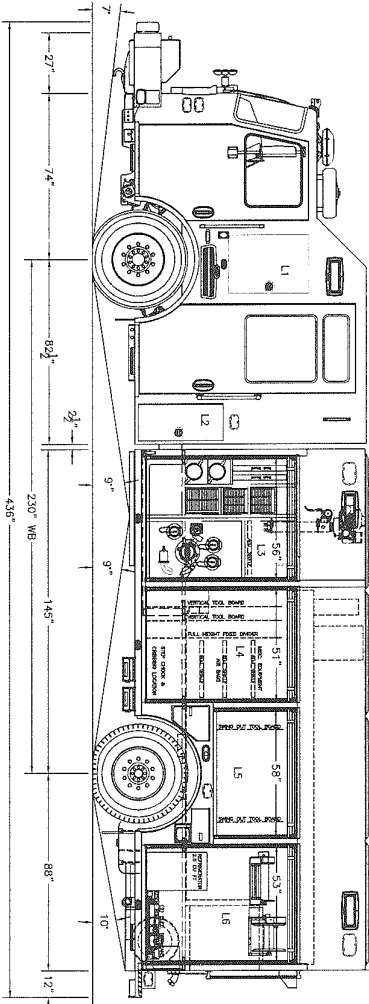

- 12'
- 11'-6"
- 11'
- 10'-6"
- 10'
- 9'-6"
- 9'
- 8'-6"
- 8'
- 7'-6"
- 7'
- 6'-6"
- 6'
- 5'-6"
- 5'
- 4'-6"
- 4'
- 3'-6"
- 3'
- 2'-6"
- 2'
- 1'-6"
- 1'
- 0'

KME PREDATOR 100"
4 DOOR XLT WITH 22" RAISED ROOF
TITLE KME KAS80 24,000 GFM
1000 WATERS / 25 POAN TANK
5/16" ALUMINUM PRO ROD
ONAN CARGO LOCK GENERATOR
FMC MF200 AIR FOAM SYSTEM

CUSTOMER APPROVAL:

NAME: _____
TITLE: _____
DATE: _____

REV	DATE	REVISION DESCRIPTION
B	12/10/2012	REVISED PER CO # 8
A	10/4/2012	REVISED PER BULK

ISSUES AND APPROVALS: _____ DATE: _____
SCALE: 1"=24"
DRAWN BY: _____ DATE: _____
APPROVED BY: _____ DATE: 09/18/2012

KME CUSTOM PRO
LUGOFF, SC
GSO# 8757
KME KOVATCH
KOVATCH MOBILE EQUIPMENT
ONE INDUSTRIAL COURSE - RECREATION, PA 18840