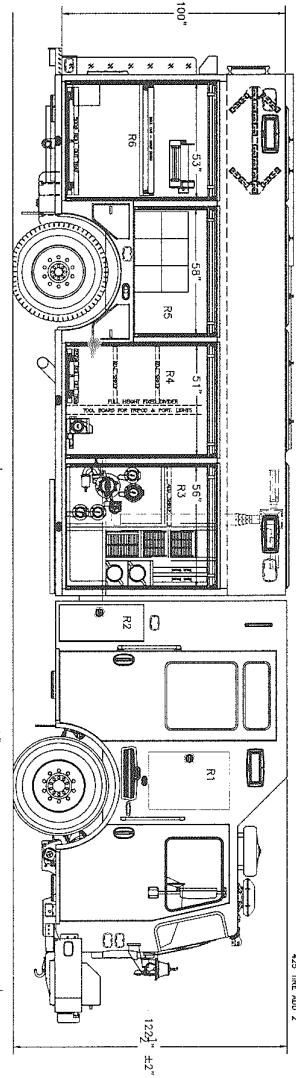

- 12'
- 11'-6"
- 11'
- 10'-6"
- 10'
- 9'-6"
- 9'
- 8'-6"
- 8'
- 7'-6"
- 7'
- 6'-6"
- 6'
- 5'-6"
- 5'
- 4'-6"
- 4'
- 3'-6"
- 3'
- 2'-6"
- 2'
- 1'-6"
- 1'
- 0'

KME PREDATOR 100"
4 DOOR XLT WITH 22" RAISED ROOF
TITLE KME KAS80 24,000 GFM
1000 WATERS / 25 POAN TANK
5/16" ALUMINUM PRO ROD
ONAN CARGO LOCK GENERATOR
FMC MF200 AIR FOAM SYSTEM

CUSTOMER APPROVAL:

NAME: _____
TITLE: _____
DATE: _____

REV	DATE	REVISION DESCRIPTION
B	12/10/2012	REVISED PER CO # 8
A	10/4/2012	REVISED PER BULK

ISSUES AND APPROVALS: _____ DATE: _____
SCALE: 1"=24"
DRAWN BY: _____ DATE: _____
APPROVED BY: _____ DATE: 09/18/2012

KME CUSTOM PRO
LUGOFF, SC
GSO# 8757
KME KOVATCH
KOVATCH MOBILE EQUIPMENT
ONE INDUSTRIAL COURSE - RECREATION, PA 18840