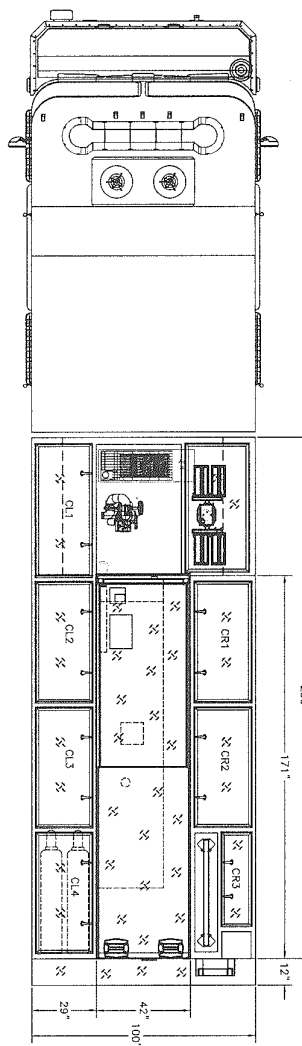

- 12'
- 11'-6"
- 11'
- 10'-6"
- 10'
- 9'-6"
- 9'
- 8'-6"
- 8'
- 7'-6"
- 7'
- 6'-6"
- 6'
- 5'-6"
- 5'
- 4'-6"
- 4'
- 3'-6"
- 3'
- 2'-6"
- 2'
- 1'-6"
- 1'
- 0'

KME PREDATOR 100"
4 DOOR XLT WITH 22" RAISED ROOF
TITLE KME KAS80 24,000 GFM
1000 WATERS / 25 POAN TANK
5/16" ALUMINUM PRO ROD
ONAN CARGO LOCK GENERATOR
FMC MF200 AIR FOAM SYSTEM

CUSTOMER APPROVAL:

NAME: _____
TITLE: _____
DATE: _____

REV	DATE	REVISION DESCRIPTION
B	12/10/2012	REVISED PER CO # 8
A	10/4/2012	REVISED PER BULK

ISSUES AND APPROVALS: _____ DATE: _____
SCALE: 1"=24"
DRAWN BY: _____ DATE: _____
APPROVED BY: _____ DATE: 09/18/2012

KME CUSTOM PRO
LUGOFF, SC
GSO# 8757
KME KOVATCH
KOVATCH MOBILE EQUIPMENT
ONE INDUSTRIAL COURSE - RECREATION, PA 18840