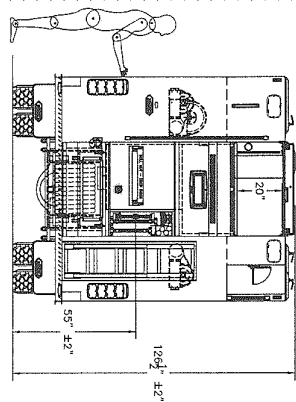

- 12'
- 11'-6"
- 11'
- 10'-6"
- 10'
- 9'-6"
- 9'
- 8'-6"
- 8'
- 7'-6"
- 7'
- 6'-6"
- 6'
- 5'-6"
- 5'
- 4'-6"
- 4'
- 3'-6"
- 3'
- 2'-6"
- 2'
- 1'-6"
- 1'
- 0'

KME PREDATOR 100"
4 DOOR XLT WITH 22" RAISED ROOF
TITLE KME KAS80 24,000 GFM
1000 WATERS / 25 POAN TANK
5/16" ALUMINUM PRO ROD
ONAN CARGO LOCK GENERATOR
FMC MF200 AIR FOAM SYSTEM

CUSTOMER APPROVAL:

NAME: _____
TITLE: _____
DATE: _____

REV	DATE	REVISION DESCRIPTION
B	12/10/2012	REVISED PER CO # 8
A	10/4/2012	REVISED PER BULK

ISSUES AND APPROVALS: _____ DATE: _____
SCALE: 1"=24"
DRAWN BY: _____ DATE: _____
APPROVED BY: _____ DATE: 09/18/2012

KME CUSTOM PRO
LUGOFF, SC
GSO# 8757
KME KOVATCH
KOVATCH MOBILE EQUIPMENT
ONE INDUSTRIAL COURSE - RECREATION, PA 18840